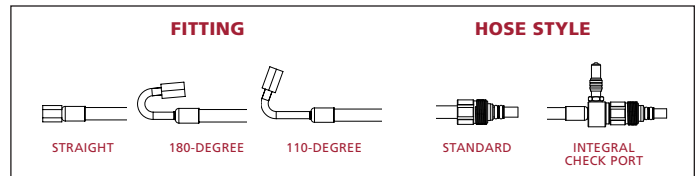

VS-32054-3