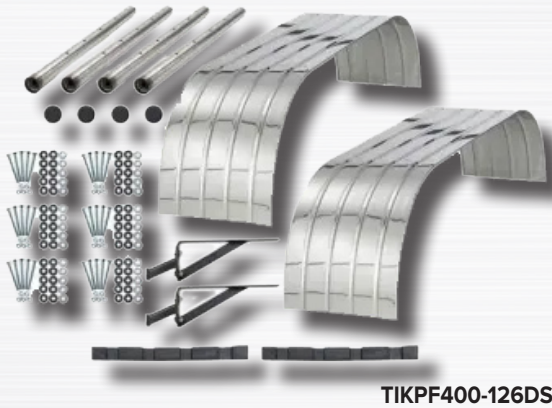

k022105

5004341X

OR275491X

OR284412X

Top 10 Betts HD Fenders

Part Number	Description	Price
FK-03	Featherwing Kit, 30", (2), Single, Black	73.99
PF300-66	Fender, 66" Half, Blk, Poly, Pair	528.99
PS211PA2	Fender STD QTR Whdwr Poly	92.99
PS221PA2	Fender, Low Qtr, Whdwr, Poly	115.99
SR300-66	66" 1/2 Tandem Fender - Pair	547.99